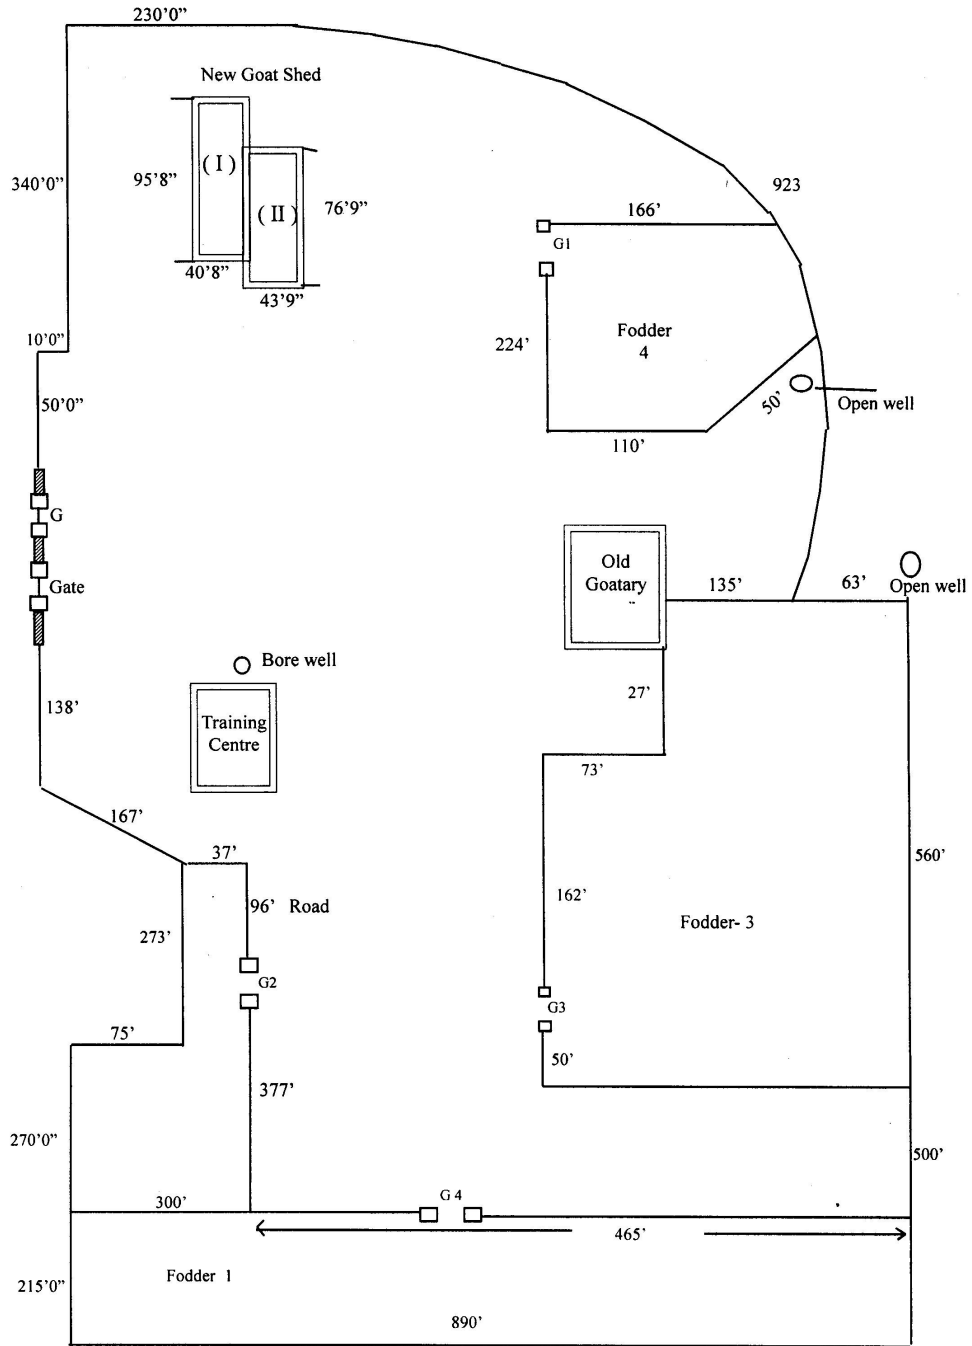

Link Zalli with RCC Pillar at Jaring Goat Farm, Kalahandi

Length of link zali – 6972 ft, New RCC Pillar – 765 Nos.